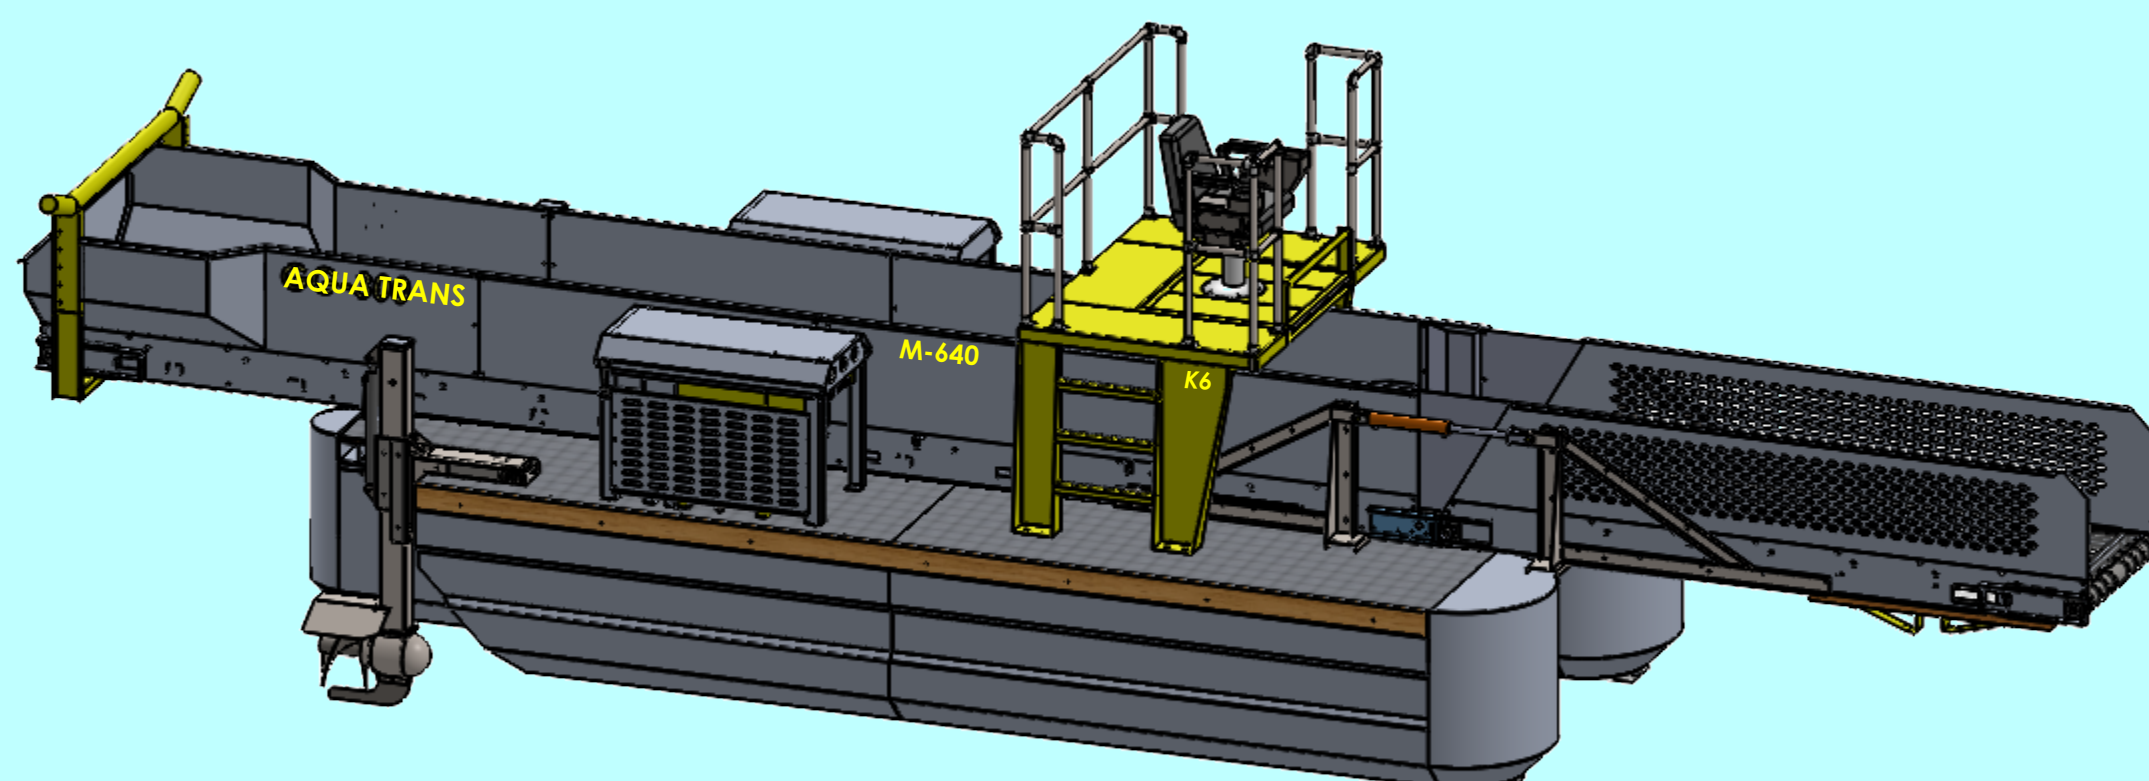

# HENNING MARINE Transporters. Twin Hydraulic Propulsion

**MODEL M-920 K17** ♣ 17000 Lbs./7700 KG Load capacity. 114 HP/ 85 KW Diesel Power.

**MODEL M-730 K10** ♣ 10000 Lbs./5400 KG Load capacity. 75 HP/ 56 KW Diesel Power.

**MODEL M-640 K6** ♣ 6000 Lbs./2700 KG Load capacity. 50HP/37 KW Diesel Power.