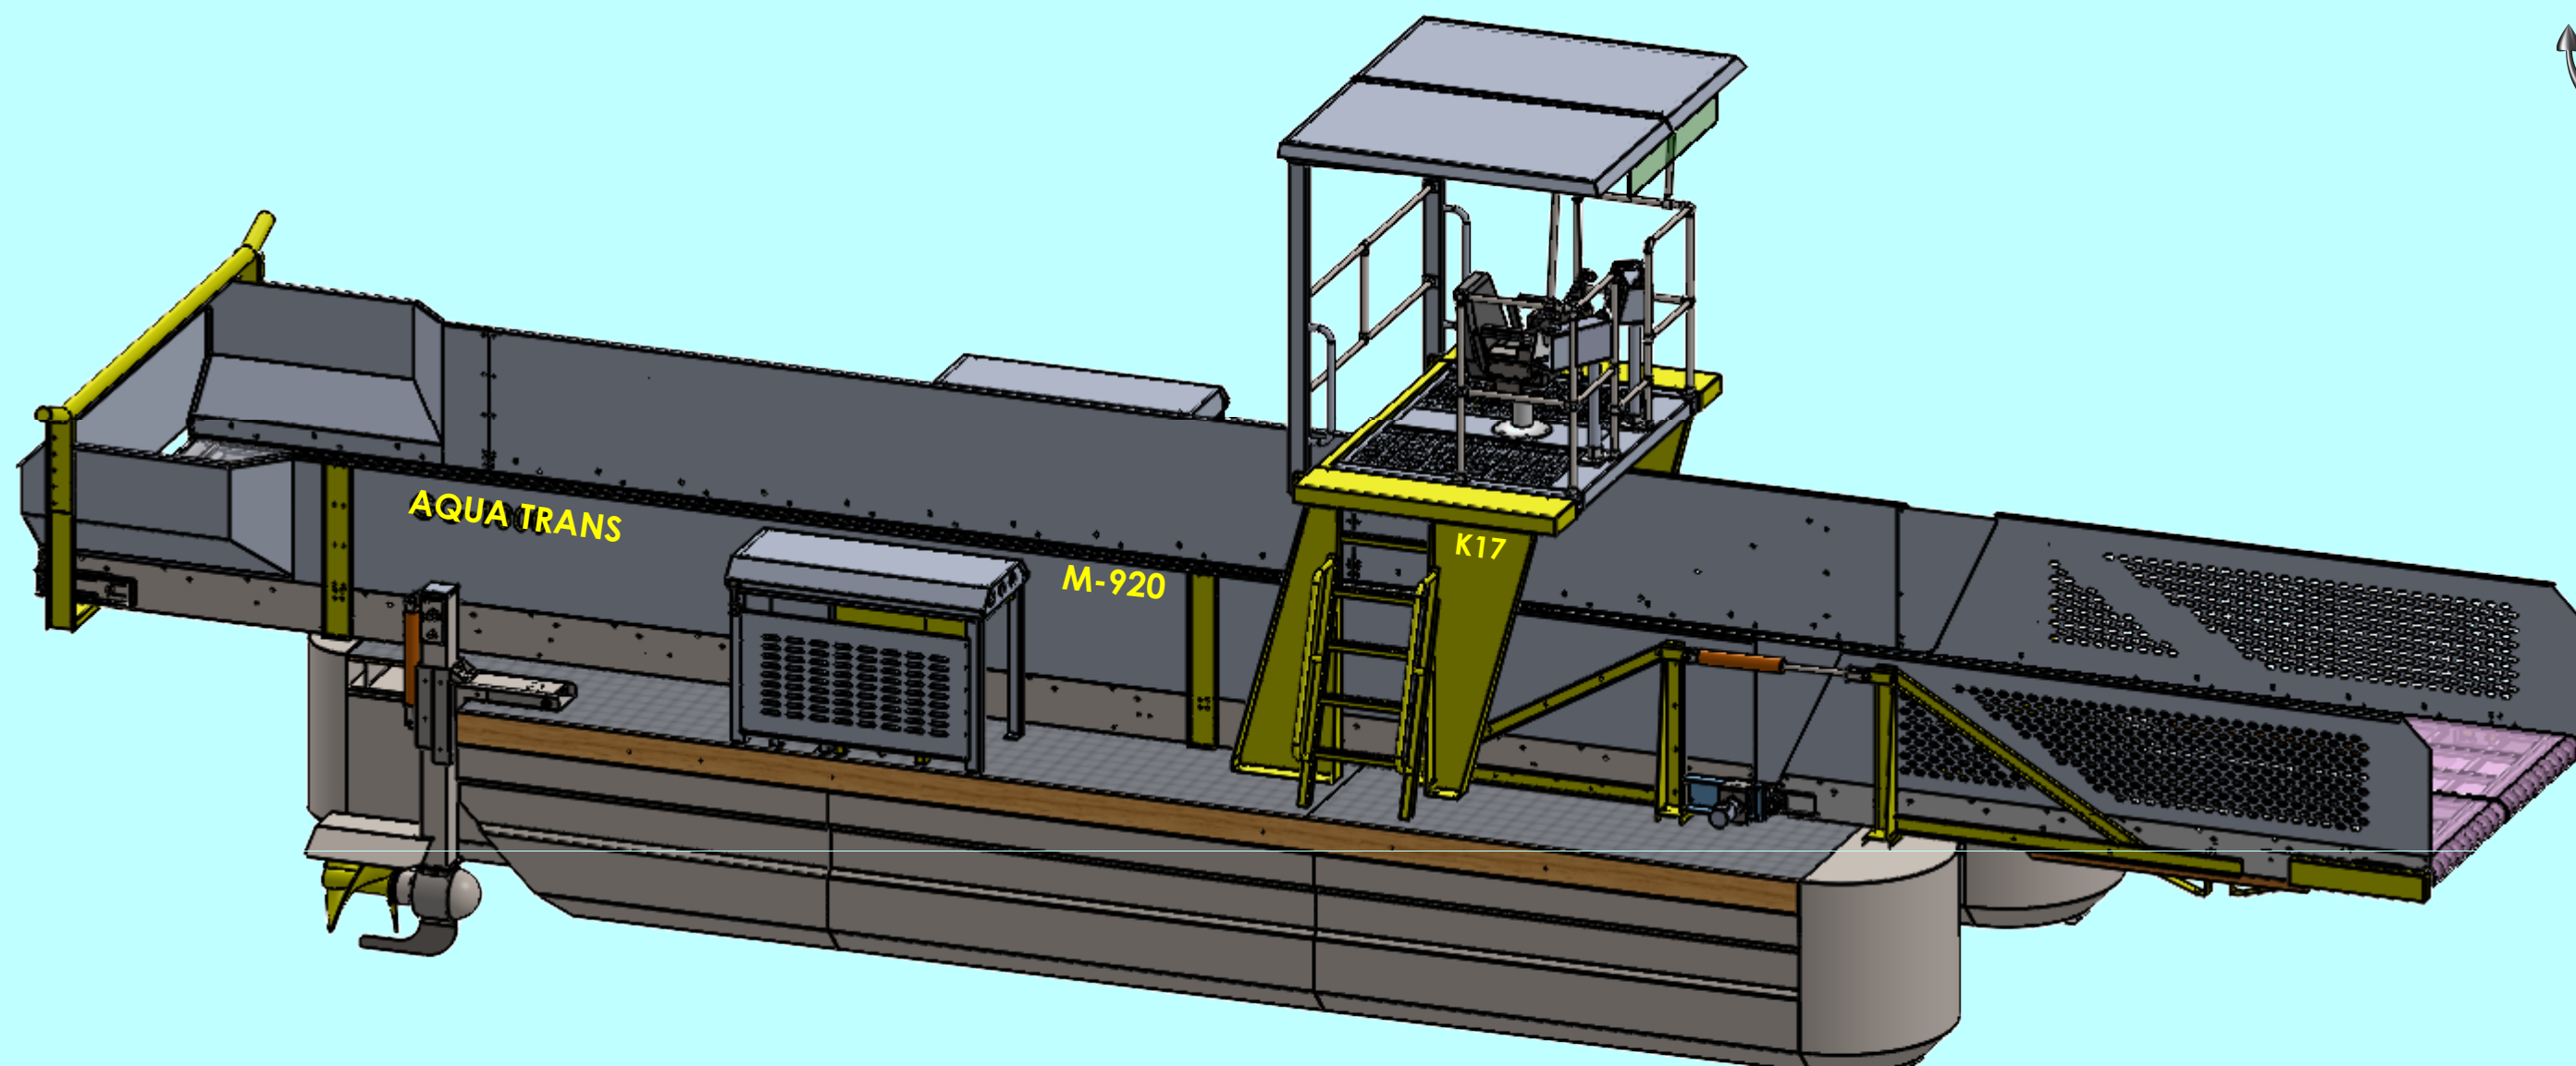

# HENNING MARINE Transporters. Twin Hydraulic Propulsion

**MODEL M-920 K17** ♣ 17000 Lbs./7700 KG Load capacity. 114 HP/ 85 KW Diesel Power.

**MODEL M-730 K10** ♣ 10000 Lbs./5400 KG Load capacity. 75 HP/ 56 KW Diesel Power.

**MODEL M-640 K6** ♣ 6000 Lbs./2700 KG Load capacity. 50HP/37 KW Diesel Power.