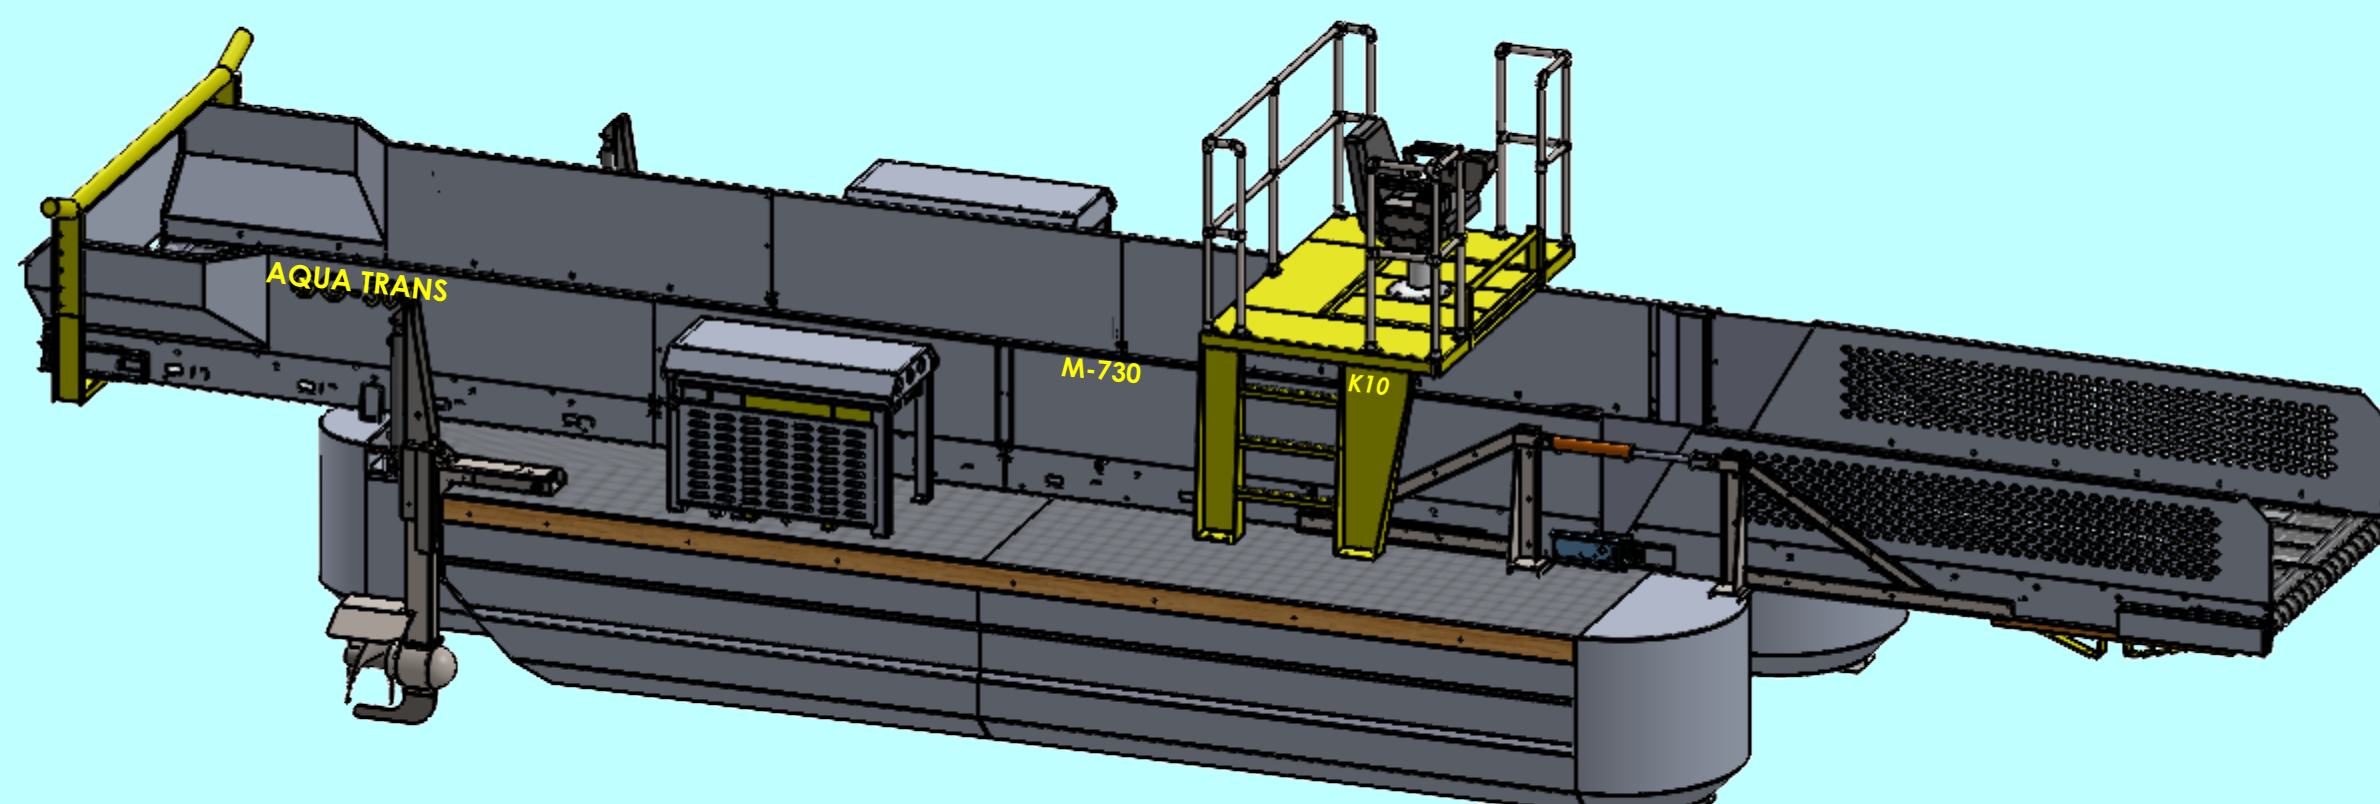

# HENNING MARINE Transporters. Twin Hydraulic Propulsion

**MODEL M-920 K17** ♣ 17000 Lbs./7700 KG Load capacity. 114 HP/ 85 KW Diesel Power.

**MODEL M-730 K10** ♣ 10000 Lbs./5400 KG Load capacity. 75 HP/ 56 KW Diesel Power.

**MODEL M-640 K6** ♣ 6000 Lbs./2700 KG Load capacity. 50HP/37 KW Diesel Power.