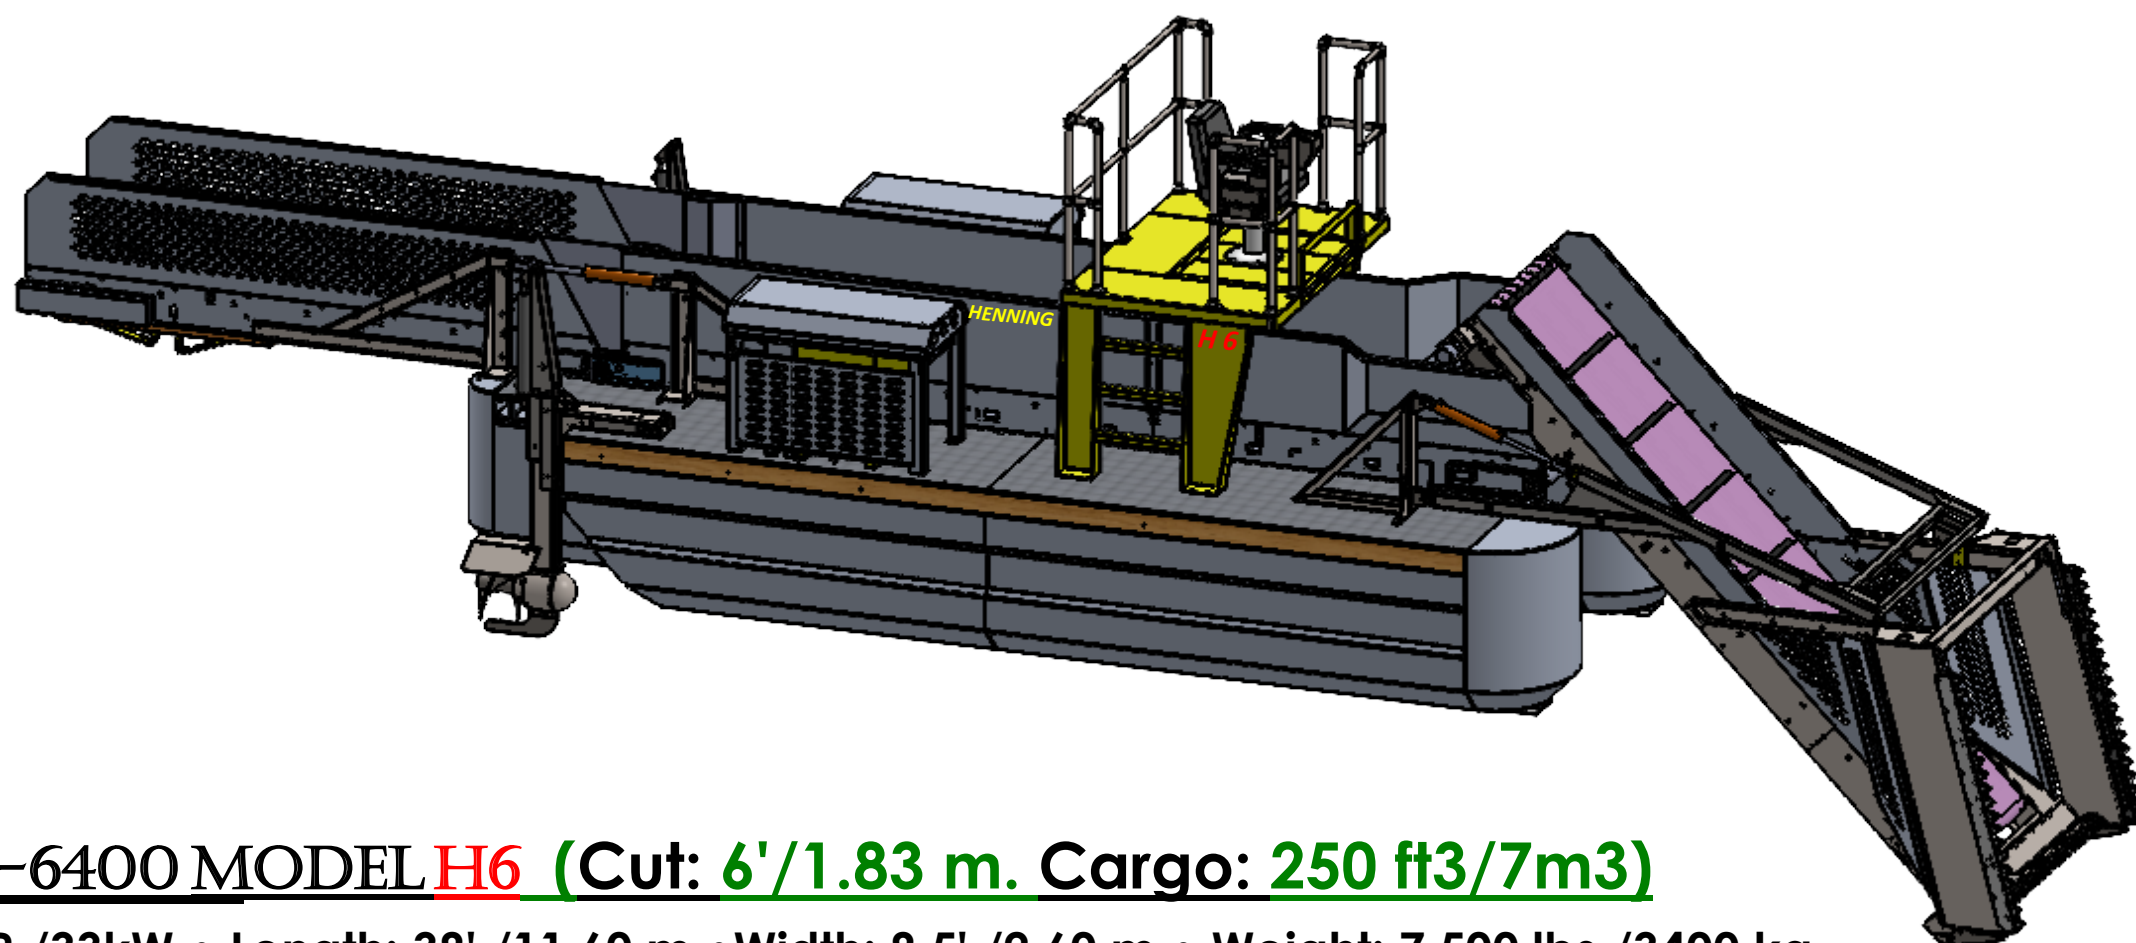

HENNING HARVESTERS WITH WEED CUTTING HEAD

SERIES D-9200, MODEL H10 (Cut: 10'/3.05 m. Cargo: 1000 ft³ /28 m³)

Power: 100 HP /74 kW • Length: 48.5' /14,80 m • Width: 11.92/ 3,64 m • Weight: 18,000 lbs./8200 kg

SERIES D-7300, MODEL H8 (Cut: 8'/2.44 m. Cargo: 500 ft³ /14 m³)

Power: 62 HP /46 kW • Length: 41' /12,50 m • Width: 11' /3,35 m • Weight: 10,000 lbs./4500 kg

SERIES D-6400 MODEL H6 (Cut: 6'/1.83 m. Cargo: 250 ft³ /7m³)

Power: 44HP /33kW • Length: 38' /11.60 m • Width: 8.5' /2.60 m • Weight: 7,500 lbs./3400 kg