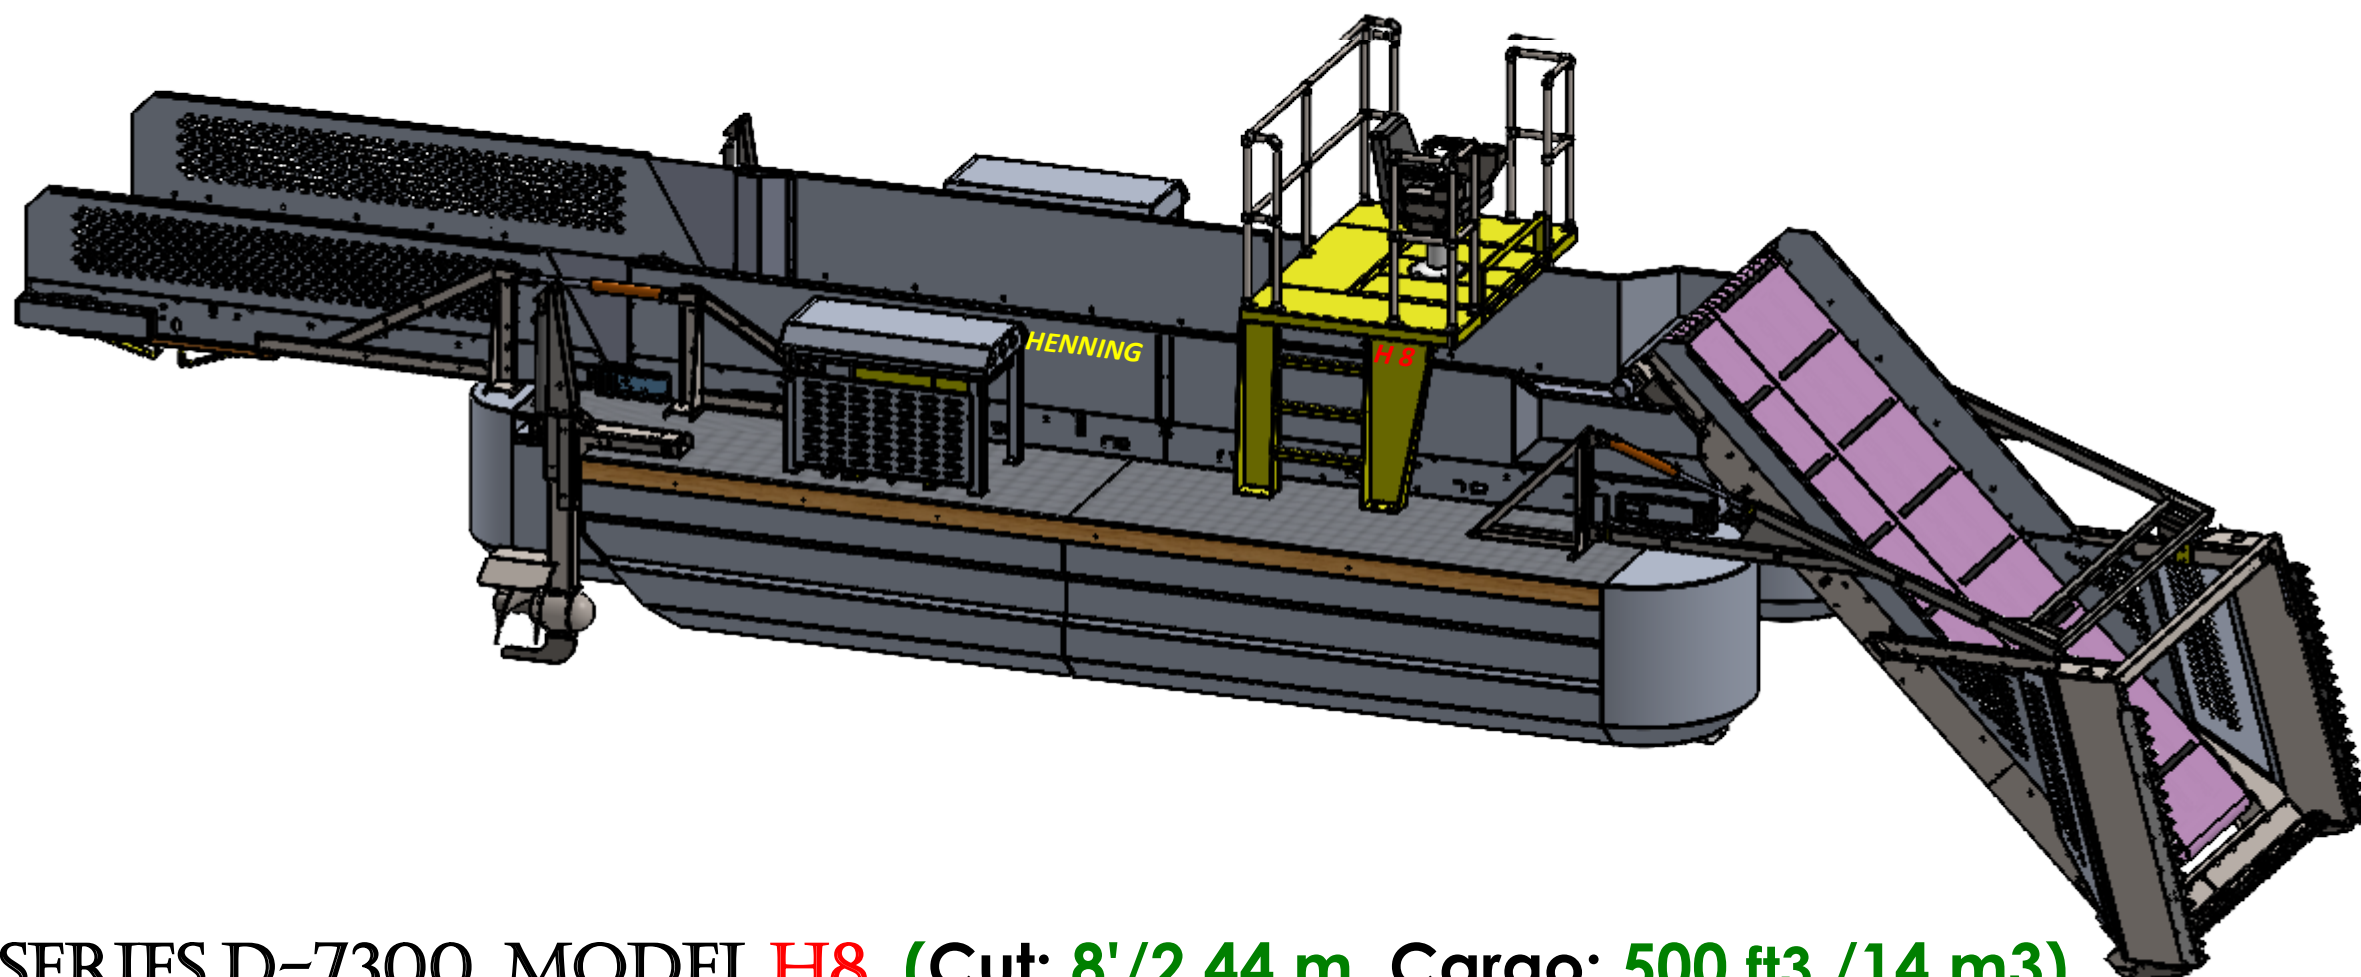

HENNING HARVESTERS WITH WEED CUTTING HEAD

SERIES D-9200, MODEL H10 (Cut: 10'/3.05 m. Cargo: 1000 ft³ /28 m³)

Power: 100 HP /74 kW • Length: 48.5' /14,80 m • Width: 11.92/ 3,64 m • Weight: 18,000 lbs./8200 kg

SERIES D-7300, MODEL H8 (Cut: 8'/2.44 m. Cargo: 500 ft³ /14 m³)

Power: 62 HP /46 kW • Length: 41' /12,50 m • Width: 11' /3,35 m • Weight: 10,000 lbs./4500 kg

SERIES D-6400 MODEL H6 (Cut: 6'/1.83 m. Cargo: 250 ft³ /7m³)

Power: 44HP /33kW • Length: 38' /11.60 m • Width: 8.5' /2.60 m • Weight: 7,500 lbs./3400 kg