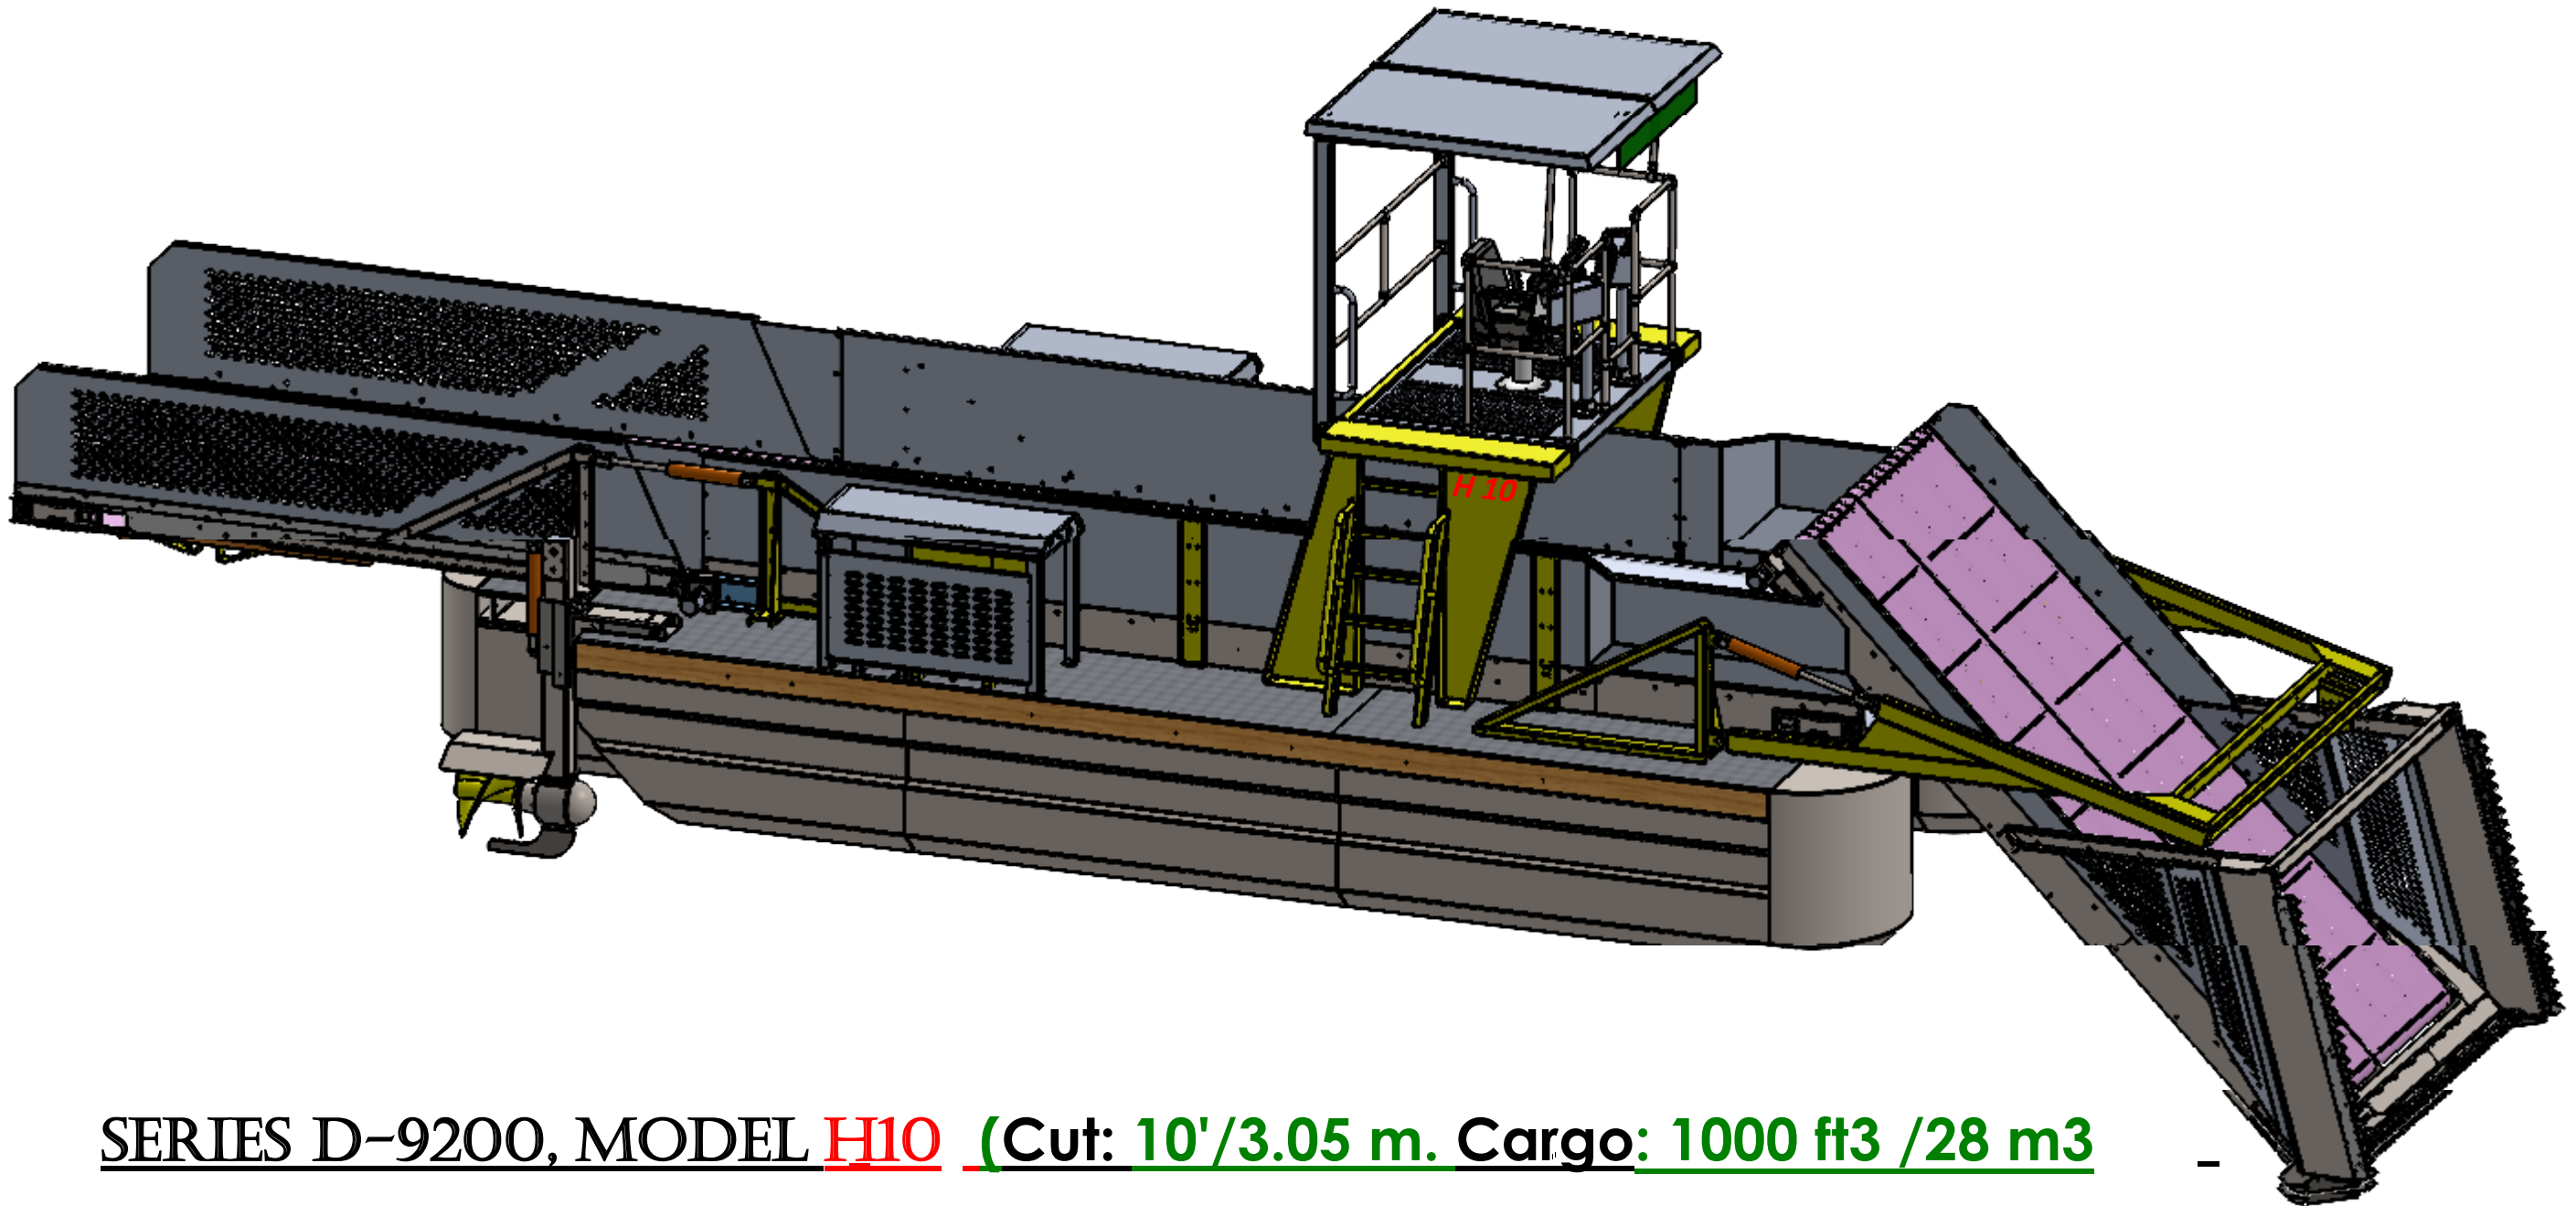

HENNING HARVESTERS WITH WEED CUTTING HEAD

SERIES D-9200, MODEL H10 (Cut: 10'/3.05 m. Cargo: 1000 ft³ /28 m³)

Power: 100 HP /74 kW • Length: 48.5' /14,80 m • Width: 11.92/ 3,64 m • Weight: 18,000 lbs./8200 kg

SERIES D-7300, MODEL H8 (Cut: 8'/2.44 m. Cargo: 500 ft³ /14 m³)

Power: 62 HP /46 kW • Length: 41' /12,50 m • Width: 11' /3,35 m • Weight: 10,000 lbs./4500 kg

SERIES D-6400 MODEL H6 (Cut: 6'/1.83 m. Cargo: 250 ft³ /7m³)

Power: 44HP /33kW • Length: 38' /11.60 m • Width: 8.5' /2.60 m • Weight: 7,500 lbs./3400 kg